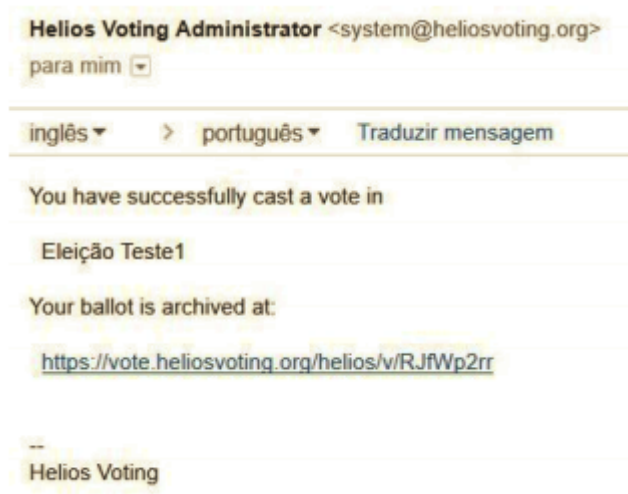

The screenshot shows the 'Submitting your vote for Eleição de Teste 1' screen. It indicates the user is logged in as 'ELEITOR'. A large teal button labeled 'CAST this ballot' is the primary action. Below it, a message states: 'You can cast as many ballots as you want. Only the last one counts.' There is a 'cancel' button. A final warning message says: 'If you cancel now, your ballot will NOT be recorded. You can start the voting process over again, of course.'

7. SÉTIMO PASSO

Esta é a última tela de votação – '**Vote Successfully Cast!**' – Seu voto foi registrado com sucesso.

Eleição Teste1 — Vote Successfully Cast!

Congratulations, your vote has been **successfully cast!**

Your smart ballot tracker is:

WCE2k3u6m7EQ90xc3IRp5qRv2r3TREFeDA0ouc7lYuk

[[return to election info](#)]

PRONTO! O eleitor receberá um e-mail, como o da figura a seguir, confirmando o recebimento do voto: